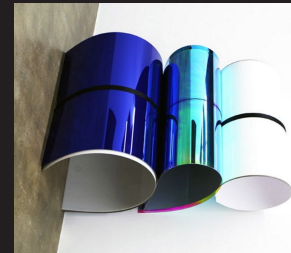

KOBALTO

“ ...cobalto, azul... no hay nada tan hermoso para poner en la atmósfera o alrededor de las cosas ”..

Vincent Van Gogh

puro

estable

... cobalto azul... "no hay nada tan hermoso para poner en la atmósfera o alrededor de las cosas"...

Vincent Van Gogh

s
u
g
e
r
e
n
t
e

d
e
t
a
l
l
i
s
t
a

es sugerente

Queremos que te volteen a ver
porque propones ideas distintas...

es detallista

Nos esforzamos en los detalles porque
en ellos logramos la diferencia...

es divertido

Hacemos que de una idea divertida,
tu marca sea más atractiva y rentable.

es integral

A modern retail store interior. In the foreground, three black, featureless mannequins are displayed. The mannequin on the left is in profile, facing right, with its hand on its hip. The middle mannequin is facing forward, also with its hand on its hip. The mannequin on the right is facing forward, with its right hand on its chin and its left hand on its hip. They are positioned in front of a bright pink wall. To the right, there are clothing racks with various garments, including a red top and a blue sequined top. The floor is dark grey. The lighting is dramatic, with warm spotlights and pendant lights hanging from the ceiling. The overall atmosphere is contemporary and stylish.