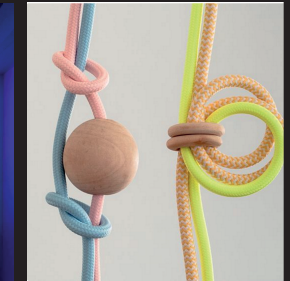

KOBALTO

“ ...cobalto, azul... no hay nada tan hermoso para poner en la atmósfera o alrededor de las cosas ”..

Vincent Van Gogh

puro

estable

... cobalto azul... "no hay nada tan hermoso para poner en la atmósfera o alrededor de las cosas"...

Vincent Van Gogh

s
u
g
e
r
e
n
t
e

d
e
t
a
l
l
i
s
t
a

es sugerente

Queremos que te volteen a ver
porque propones ideas distintas...

es detallista

Nos esforzamos en los detalles porque
en ellos logramos la diferencia...

es divertido

Hacemos que de una idea divertida,
tu marca sea más atractiva y rentable.

es integral

A modern retail store interior. In the foreground, three black, featureless mannequins are displayed. The mannequin on the left is in profile, facing right, with its hand on its hip. The middle mannequin is facing forward, also with its hand on its hip. The mannequin on the right is facing forward, with its right hand on its chin and its left hand on its hip. They are positioned in front of a bright pink wall. To the right, there are clothing racks with various garments, including a red top and a blue sequined top. The floor is dark grey. The lighting is dramatic, with warm spotlights and pendant lights hanging from the ceiling. The overall atmosphere is contemporary and stylish.